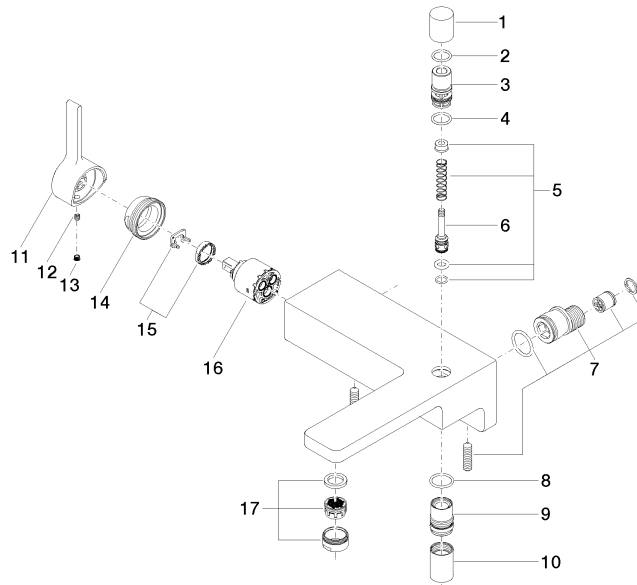

33 200 710

- 190mm projection
- circular normal flow
- automatic bath/shower diverter
- 3/8" shower outlet
- 1/2" connection
- gauge 150 mm - 10 mm
- max. flow 17.8 l/min at 3 bar flow pressure

Intrinsic protection against back flow.

Chrome

33 200 710-00

Brushed Platinum

33 200 710-06

33 200 710

Flow rate chart

Certificates

LGA_9961.

Belgaqua_21-376-
27_1.

33 200 710

Parts for other finishes can be found here: [Brushed](#) [Platinum](#)

Spare parts list

No.	Item Number	Name	Quantity used	Delivery time
1	09 20 71 031-00	handle	1	10
2	90 14 10 033 00 90	seal	1	2
3	09 21 34 080-00	nipple	1	10
4	90 14 10 055 00 90	seal	1	2
5	90 16 02 023 00 90	spring	1	2
6	09 31 09 094 20-00	pull-rod	1	10
7	90 11 04 042 00 90	connection	2	2
8	09 14 10 122 90	seal	1	2
9	09 24 03 129-00	nipple	1	10
10	90 21 02 069 00-00	cover	1	10
11	09 20 71 001-00	handle	1	10
12	90 31 11 030 00 90	pin	1	2
13	90 31 20 109 00 90	plug	1	2
14	09 24 04 141-00	nut	1	10
15	90 28 10 148 00 90	accessories	1	2
16	90 15 05 064 00 90	cartridge	1	2
17	90 23 01 118 00-00	aerator	1	10