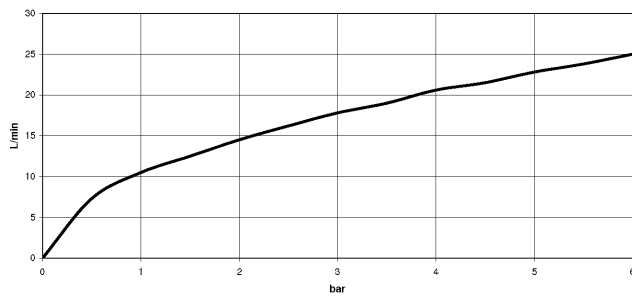

33 200 710

- 190mm projection
- circular normal flow
- automatic bath/shower diverter
- 3/8" shower outlet
- 1/2" connection
- gauge 150 mm - 10 mm
- max. flow 17.8 l/min at 3 bar flow pressure

Intrinsic protection against back flow.

Chrome

33 200 710-00

Brushed Platinum

33 200 710-06

33 200 710

Flow rate chart

Certificates

LGA_9961.