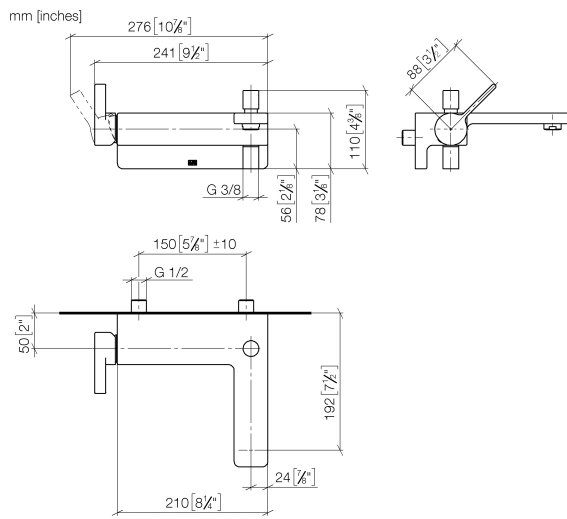

33 200 710

- 190mm projection
- circular normal flow
- automatic bath/shower diverter
- 3/8" shower outlet
- 1/2" connection
- gauge 150 mm - 10 mm
- max. flow 17.8 l/min at 3 bar flow pressure

Intrinsic protection against back flow.

Chrome

33 200 710-00

Brushed Platinum

33 200 710-06

33 200 710

Flow rate chart

Certificates

LGA_9961.

Belgaqua_21-376-
27_1.

33 200 710

Parts for other finishes can be found here: [Brushed](#) [Platinum](#)

Spare parts list

No.	Item Number	Name	Quantity used	Delivery time
1	09 20 71 031-00	handle	1	10
2	90 14 10 033 00 90	seal	1	2
3	09 21 34 080-00	nipple	1	10
4	90 14 10 055 00 90	seal	1	2
5	90 16 02 023 00 90	spring	1	2
6	09 31 09 094 20-00	pull-rod	1	10
7	90 11 04 042 00 90	connection	2	2
8	09 14 10 122 90	seal	1	2
9	09 24 03 129-00	nipple	1	10
10	90 21 02 069 00-00	cover	1	10
11	09 20 71 001-00	handle	1	10
12	90 31 11 030 00 90	pin	1	2
13	90 31 20 109 00 90	plug	1	2
14	09 24 04 141-00	nut	1	10
15	90 28 10 148 00 90	accessories	1	2
16	90 15 05 064 00 90	cartridge	1	2
17	90 23 01 118 00-00	aerator	1	10